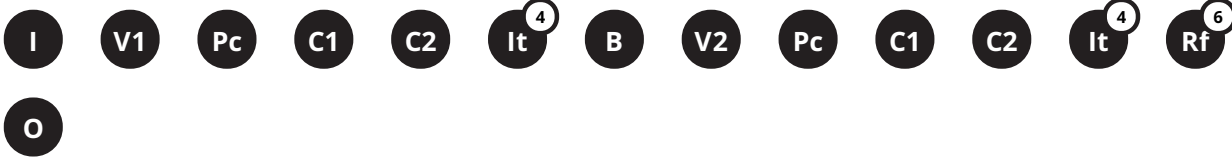

Love Won't Let Me Down

Key: G

Tempo: 124 4/4

Page: 1 / 4

The Recording Collective

I Intro

Keys with Cymbal accents

G² Cmaj7 C#7#9#5 F#m^{11b5} B^{7b9}
Em⁷ C#m^{7b5} Cdim⁷

V1 Verse 1

Rhodes with Loop
Bass in bar 8

G/B
When I was searching
Cmaj7 **D**
Your love was never far
G/D **D**
You made a way to get to me
G
You were the whisper
Cmaj7 **D**
Leading me to Your heart
Bm⁷ Am⁷ Gmaj7 B^bsus13
Forever I belong to You

Pc Pre Chorus

All in bar 4
Full Band riff in bar 4

E^bmaj7 **Cm⁷**
Now I can see clearly
Dsus13
My God You are for me
You won't let go

C1 Chorus 1

All in upbeat Prince-ish funk vibe

C Am⁹
Your love
D/F#
Won't let me down
Dm⁹
And I know it's true
C#7#9#11 **C Em⁹**
I know that Your love
D/F#
It's all around
Dm⁹
I believe in You
C#7#9#11
Holding on to You

C2 Chorus 2

Open up with long chords
Full Band hit and rest on beat 1 of bar 8

Cmaj7 **D**
Holding on and I know
D#dim⁷
You will never fail
I want all of You
Em⁹
You never change
Am⁹Cmaj7 **D/F#**
Your love won't let me down
Love won't let me down